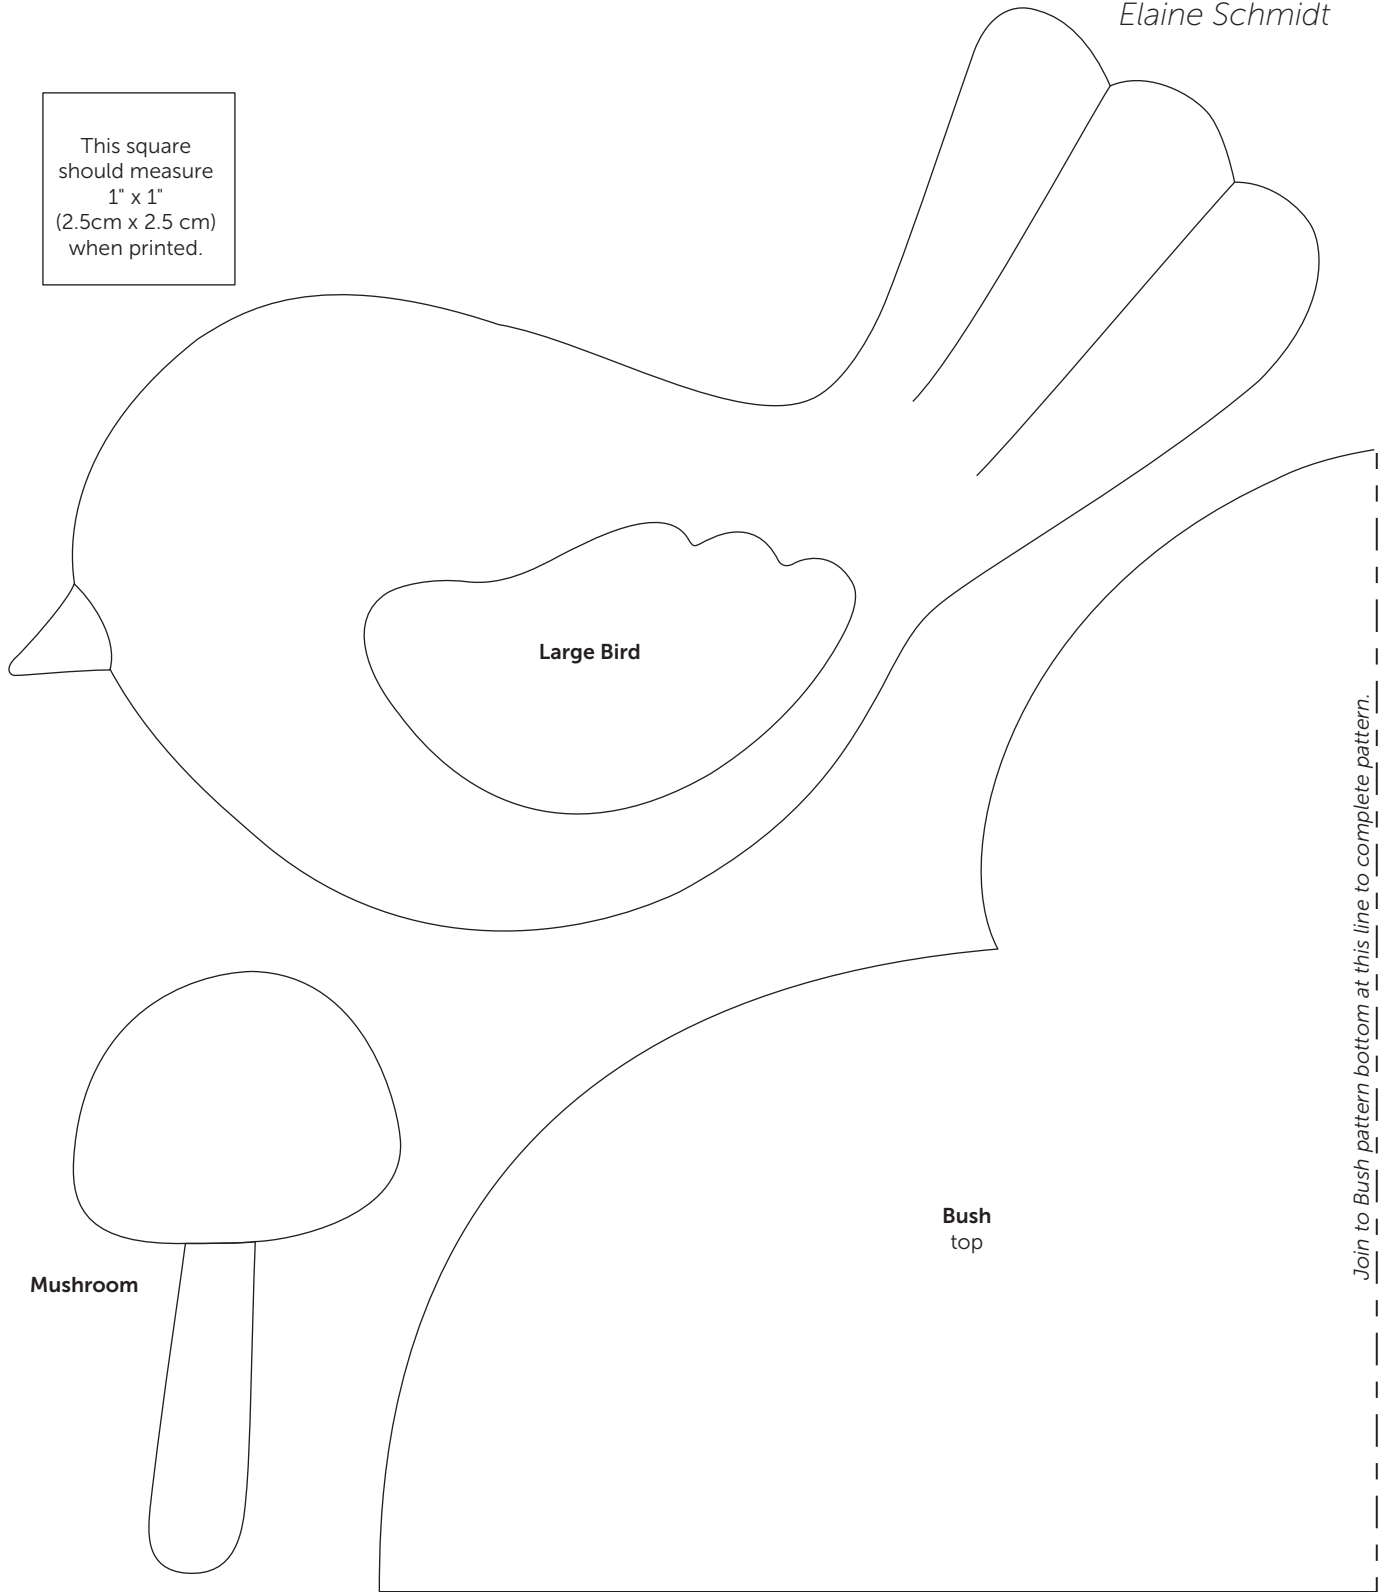

Rusty's Playhouse

Elaine Schmidt

This square should measure 1" x 1" (2.5cm x 2.5 cm) when printed.

This square
should measure
1" x 1"
(2.5cm x 2.5 cm)
when printed.

Mushroom

Small Bird

**Bush
bottom**

Mushroom

Join to Bush pattern top at this line to complete pattern.